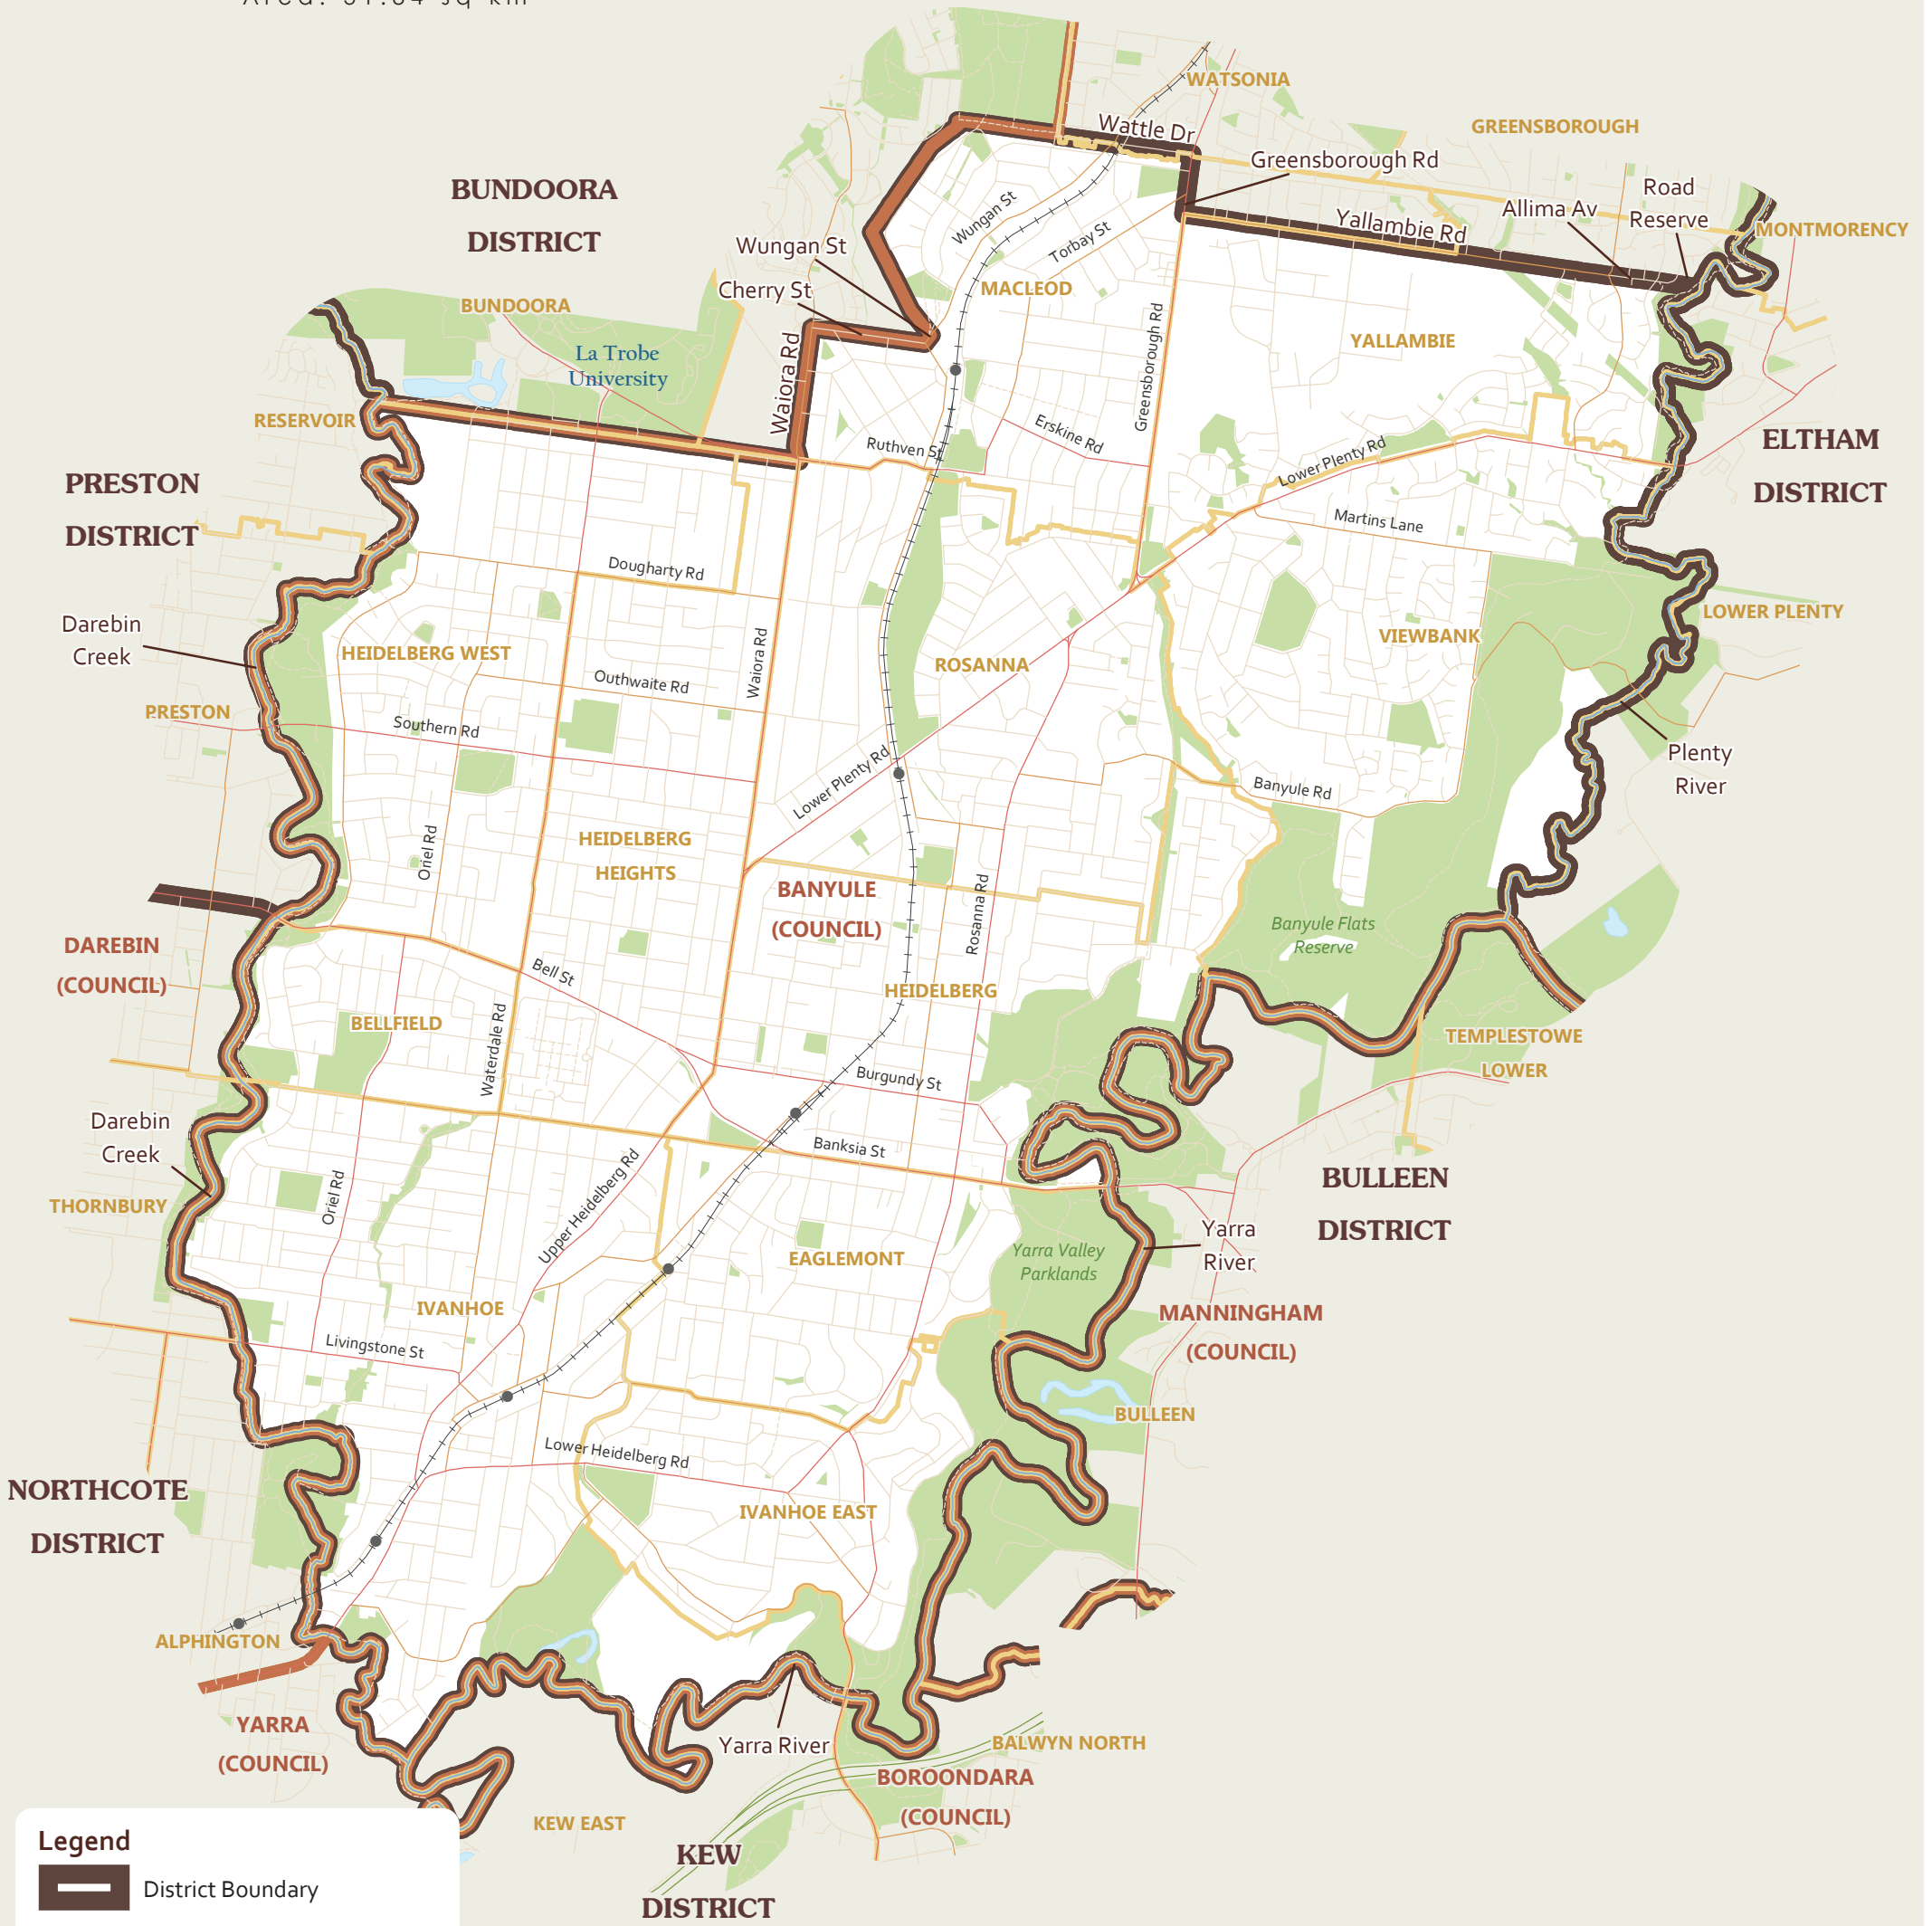

IVANHOE

Area: 31.84 sq km

Legend

- District Boundary
- Municipality Boundary
- Locality Boundary

Map Symbols

- Freeway
- Main Road
- Collector Road
- Road
- Railway
- River/Creek
- Lake
- Park & Reserve

Data sets for alignment
Locality as at March, 2013
Property grid as at April, 2013